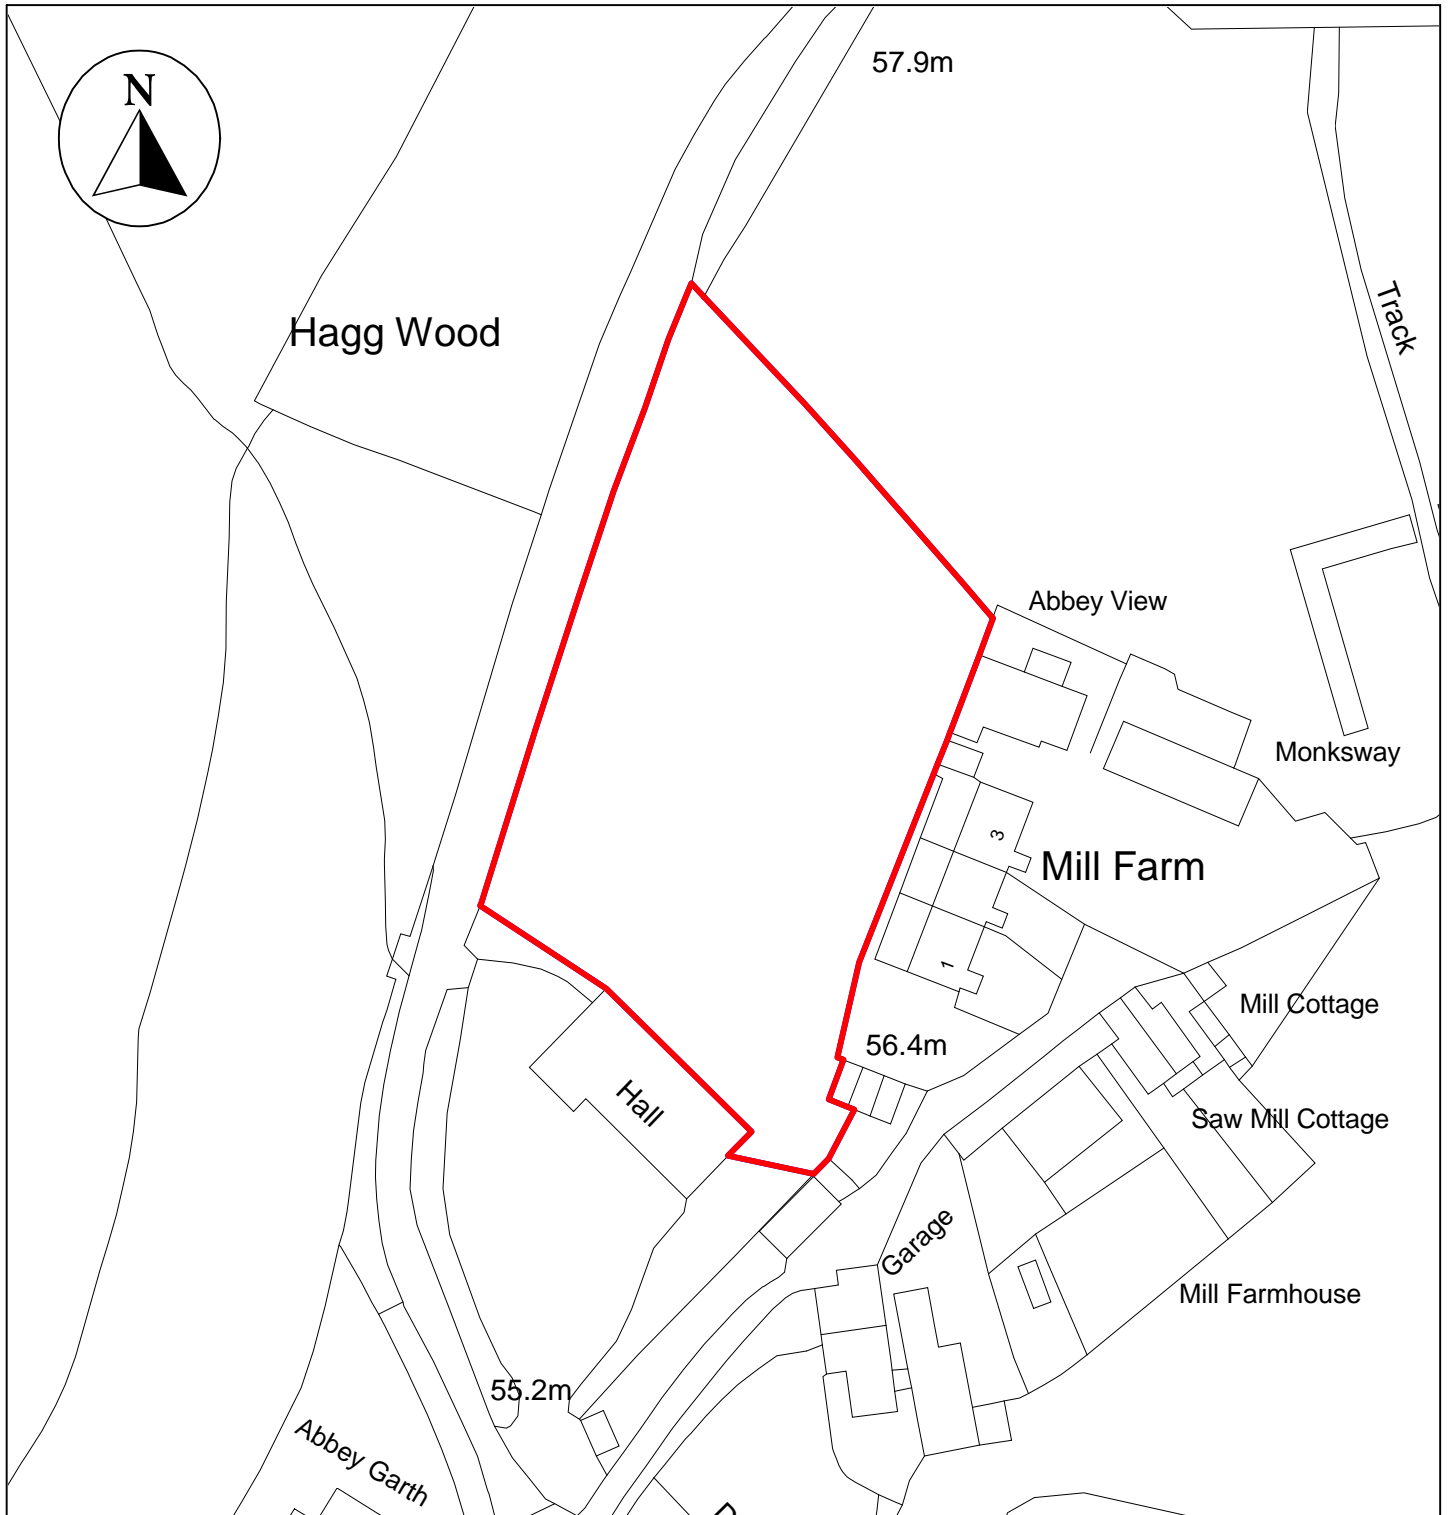

Public Space Protection Order Cumberland Council 2024

ANTI-SOCIAL BEHAVIOUR CRIME AND
POLICING ACT 2014

Land at Calderbridge, Seascale, CA20 1DN

Neighbourhoods
Education and Enforcement
Allerdale House
Workington
CA14 3YJ

Scale: 1 : 1,000
Date: February 2024

©crown copyright database rights 2024
ordnance survey AC0000861732